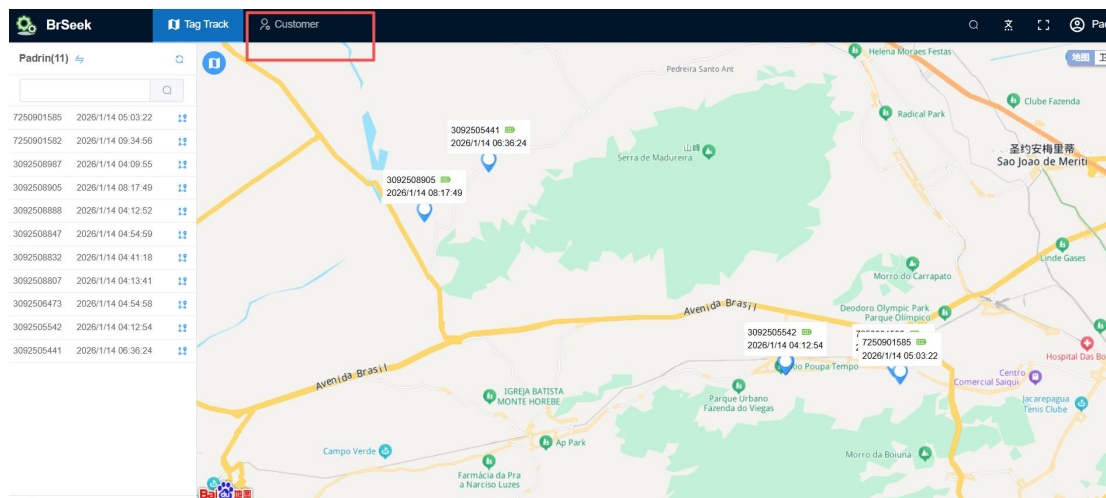

Step1:

Ao fazer login, você deve selecionar o servidor de Hong Kong.

Perceber: Aparece um espaço entre o nome de usuário e a senha de login.

Step2: Criar uma nova conta

Customer List

Tags Summary: Total 2/2, Activated 2, Low 2, Medium 0, Hight 0

Id	Name	MAC	Performance	Time	Publish Time	Latitude	Longitude	Activated	Active Time
7250901585	b6nYR3	4B 9C 16 A0 27 C7	Low	2026/1/14 05:03:22	2026/1/14 05:05:35	-22.8854961	-43.420563	true	2025/9/29 22:07:01
7250901582	b6nYQZ	A2 6A DF 56 5D CD	Low	2026/1/14 09:34:56	2026/1/14 09:50:28	-22.8827104	-43.4233337	true	2025/9/29 22:07:01
3092508987	5kdzLz	55 3D D8 6A 51 D9	Low	2026/1/14 04:09:55	2026/1/14 04:10:27	-22.8817319	-43.4656779	true	2025/12/15 22:45:35
3092508928	5kdzHz	C0 A3 D7 4D A9 FB	Low	0	0	0	0	true	2025/12/15 22:45:35
3092508922	5kdzHt	F9 00 E3 69 C3 D6	Low	0	0	0	0	true	2025/12/15 22:45:35
3092508920	5kdzHr	1D 03 8A 4F 93 E5	Low	0	0	0	0	true	2025/12/15 22:45:35
3092508918	5kdzHp	16 6E A4 37 D9 F8	Low	0	0	0	0	true	2025/12/15 22:45:35
3092508912	5kdzHi	CA 38 55 19 BE EC	Low	0	0	0	0	true	2025/12/15 22:45:35
3092508911	5kdzHh	59 CE E5 64 93 E7	Low	0	0	0	0	true	2025/12/15 22:45:35
3092508910	5kdzHg	37 51 FB 2B 29 EE	Low	0	0	0	0	true	2025/12/15 22:45:35
3092508909	5kdzHf	33 C2 2A AA 6D CD	Low	0	0	0	0	true	2025/12/15 22:45:35
3092508905	5kdzHb	14 67 85 3E C4 FE	Low	2026/1/14 08:17:49	2026/1/14 12:17:44	-22.8263737	-43.6078045	true	2025/12/15 22:45:35